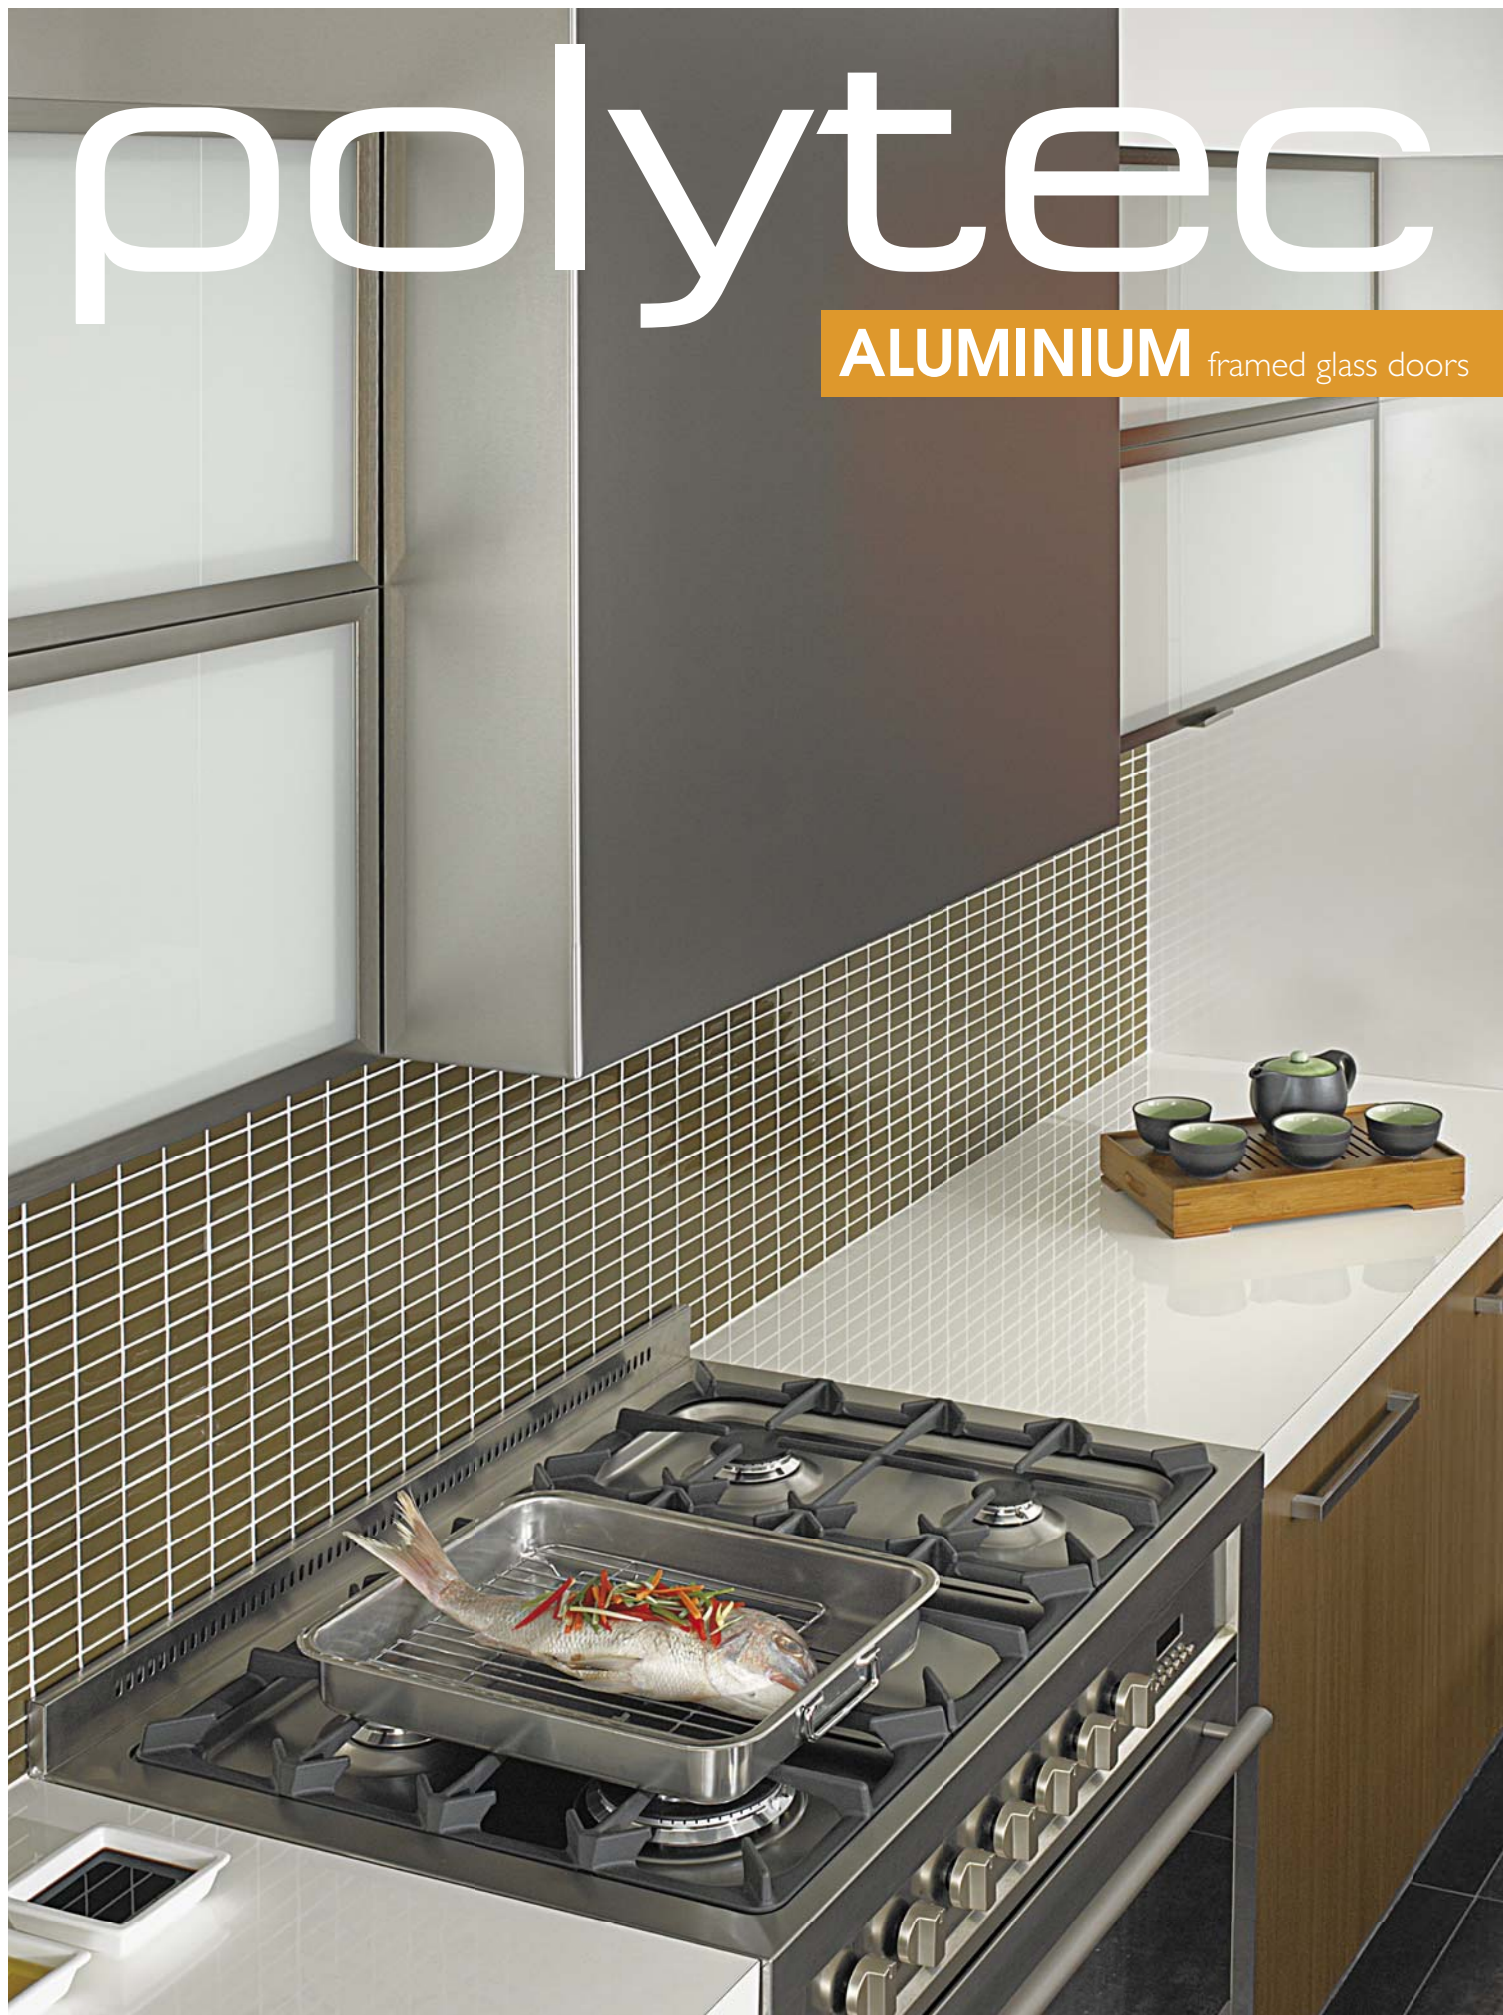

polytec

ALUMINIUM framed glass doors

Create your look